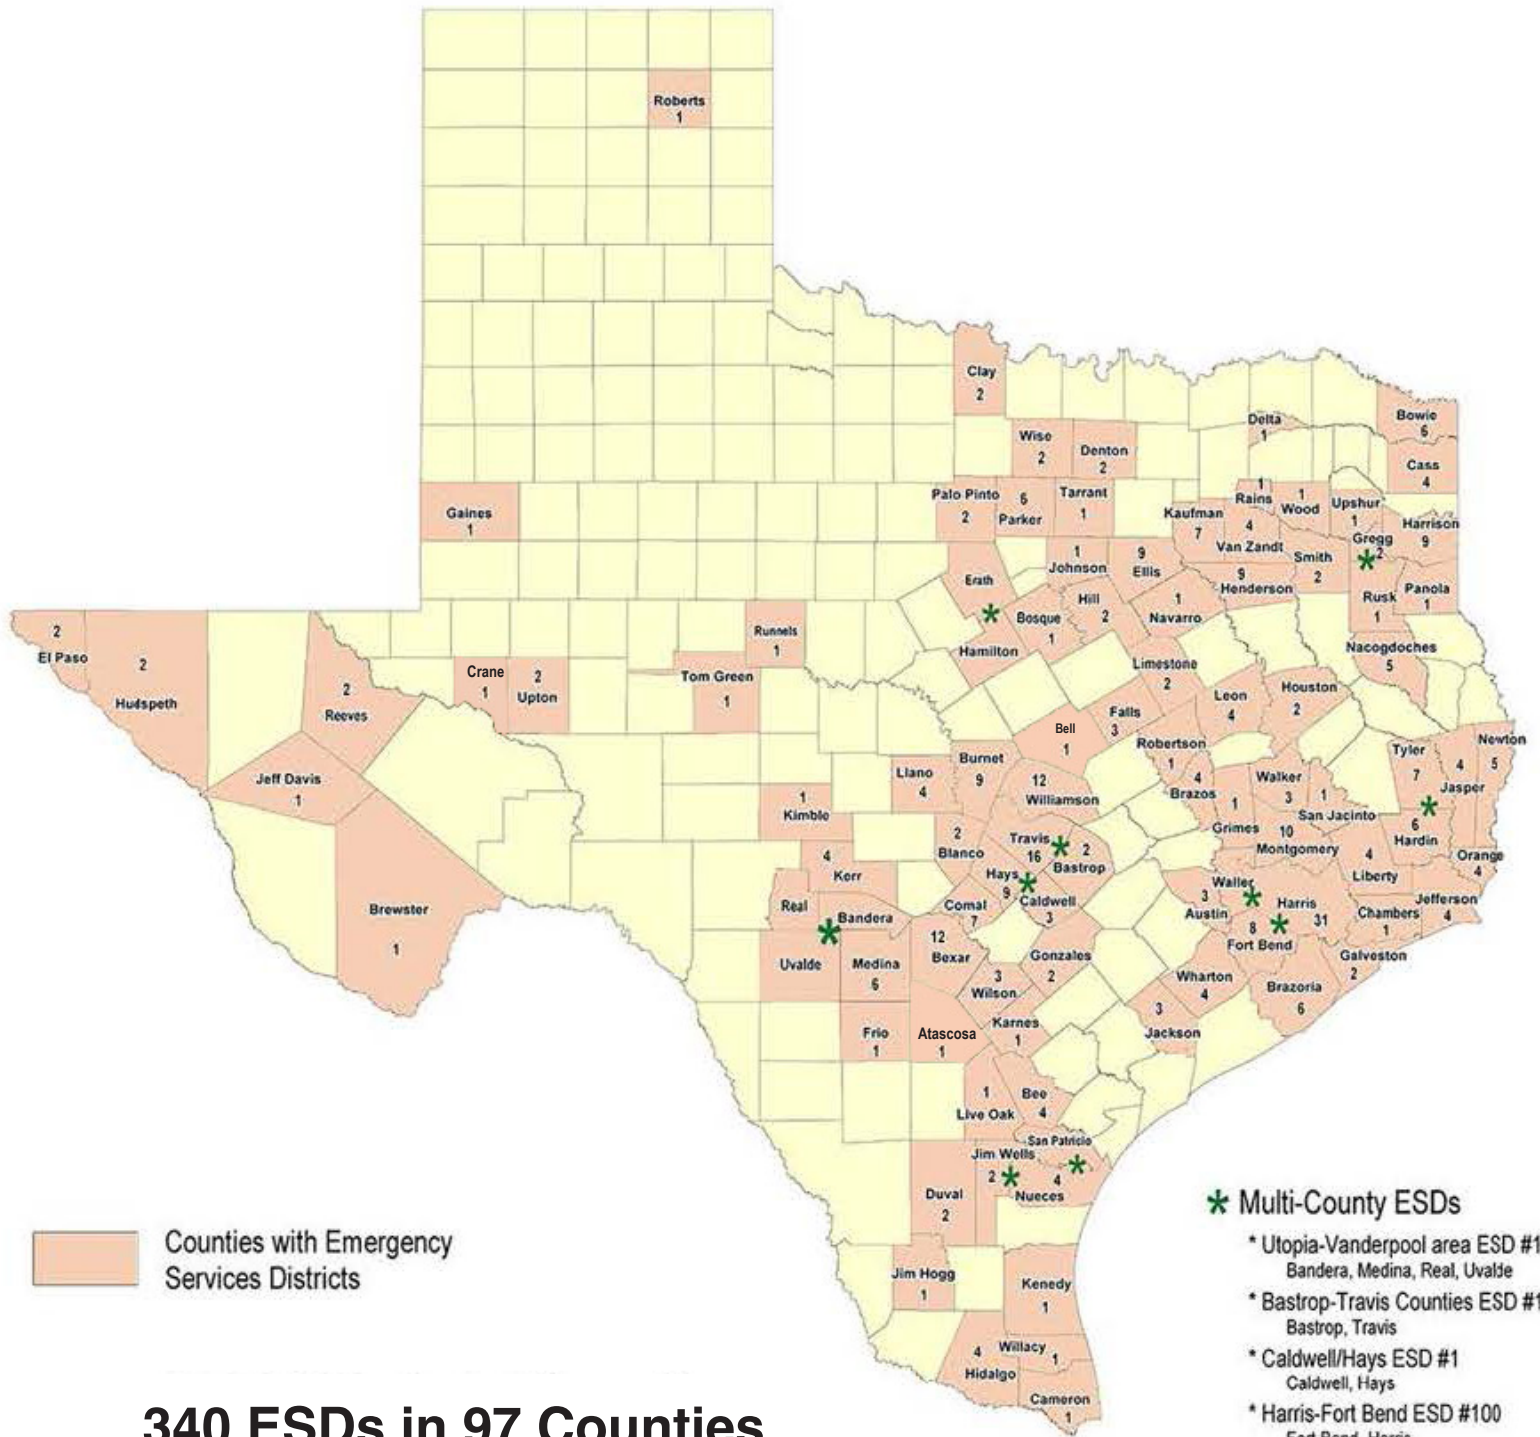

NUMBER OF EMERGENCY SERVICES DISTRICTS BY COUNTY

Counties with Emergency Services Districts

- * Multi-County ESDs**
- * Utopia-Vanderpool area ESD #1
Bandera, Medina, Real, Uvalde
 - * Bastrop-Travis Counties ESD #1
Bastrop, Travis
 - * Caldwell/Hays ESD #1
Caldwell, Hays
 - * Harris-Fort Bend ESD #100
Fort Bend, Harris
 - * Gregg County ESD #1
Gregg, Rusk
 - * Waller-Harris ESD #200
Harris, Waller
 - * Nueces County ESD #4
Nueces, San Patricio
 - * Nueces County ESD #5
Jim Wells, Nueces
 - * Hico ESD
Hamilton, Erath
 - * Village Mills ESD #8
Hardin, Tyler

340 ESDs in 97 Counties